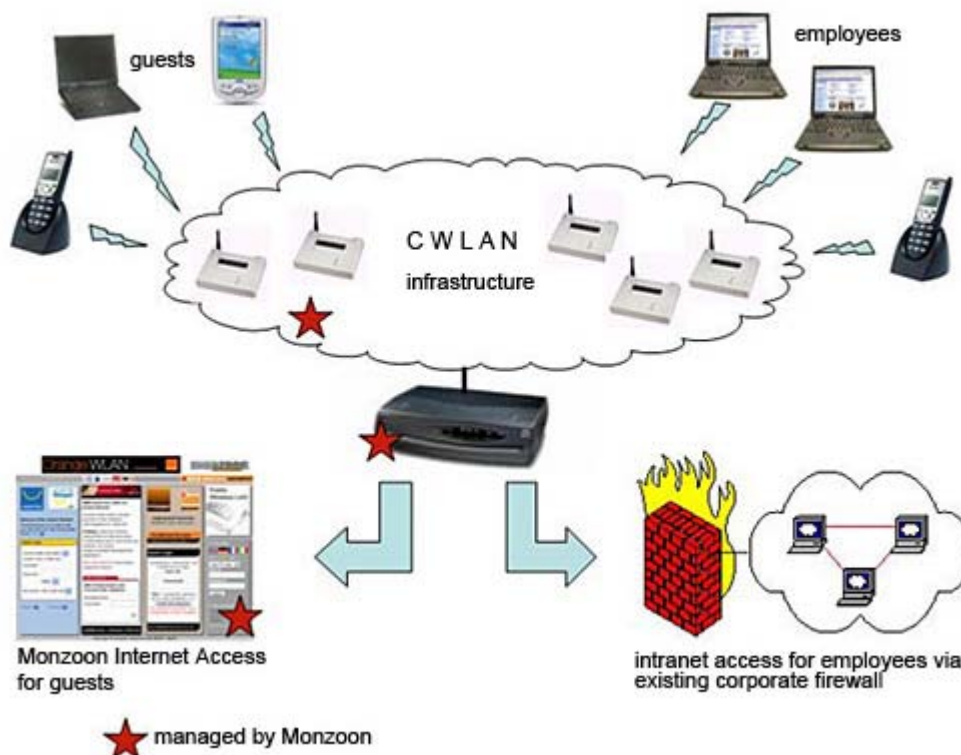

Corporate Wireless LAN

Our service

The Corporate Wireless LAN from Monzoon Networks enables companies to set up a wireless LAN to meet a broad spectrum of specific requirements. Strictly segregated internal and public connections gives your staff encrypted access to the corporate VPN or intranet, while visitors and customers get direct Internet access via the public network.

Features

By drawing on Monzoon Networks' longstanding experience as a public wireless LAN operator, a corporate wireless LAN can integrate these features:

- ■ ■ Direct public access to the Internet
- ■ ■ Hidden SSID for encrypted data traffic between a local device and a VPN server
- ■ ■ Completely standalone, independent infrastructure that does not affect your existing infrastructure in any way whatsoever